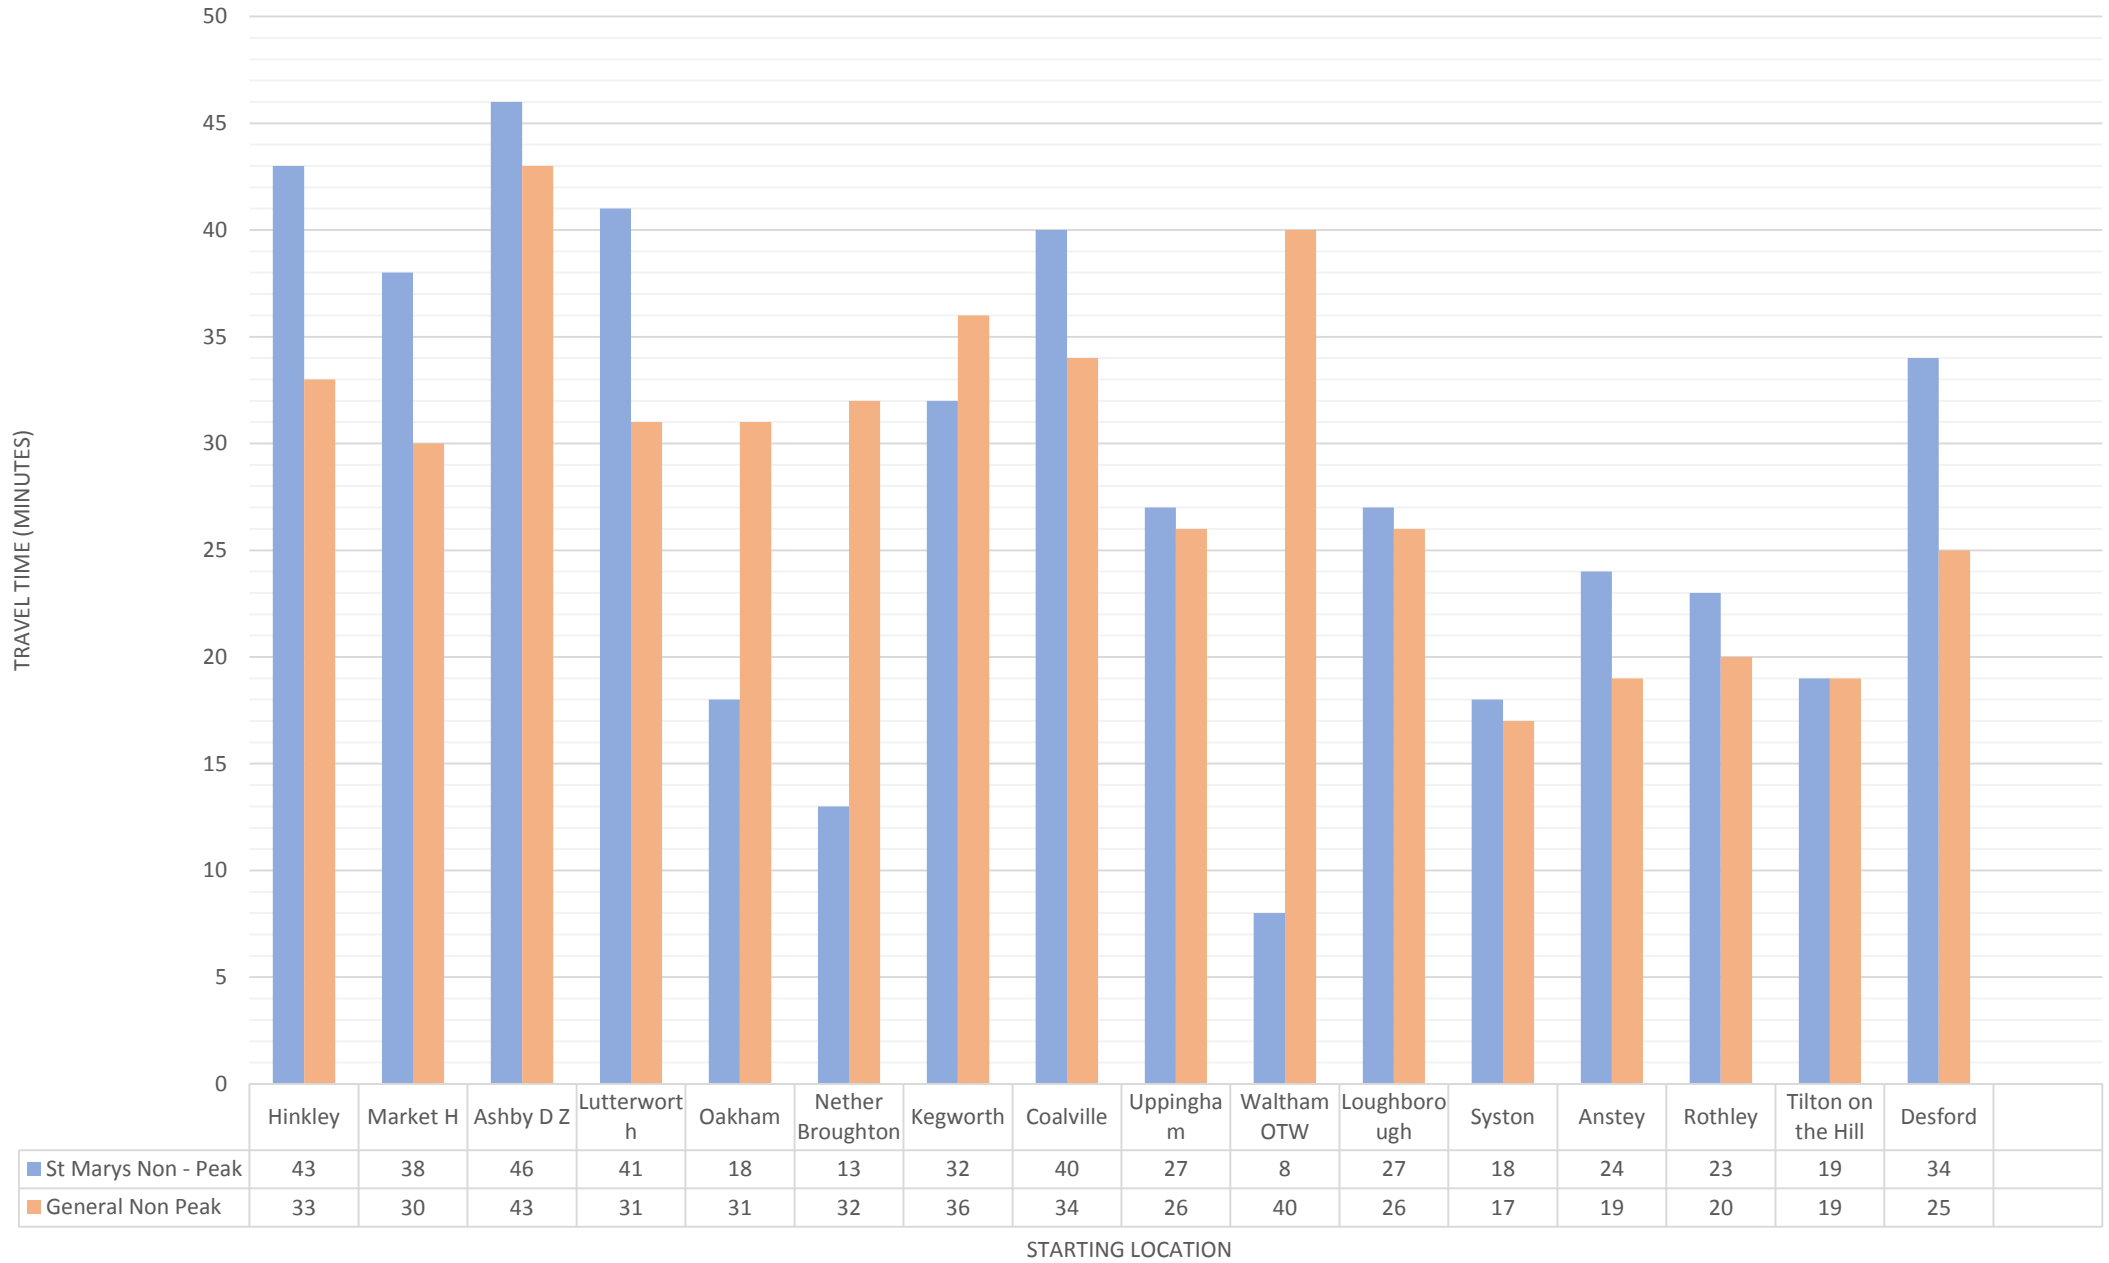

Travel at non-peak time - 7:15pm (Google Maps)

This page is intentionally left blank